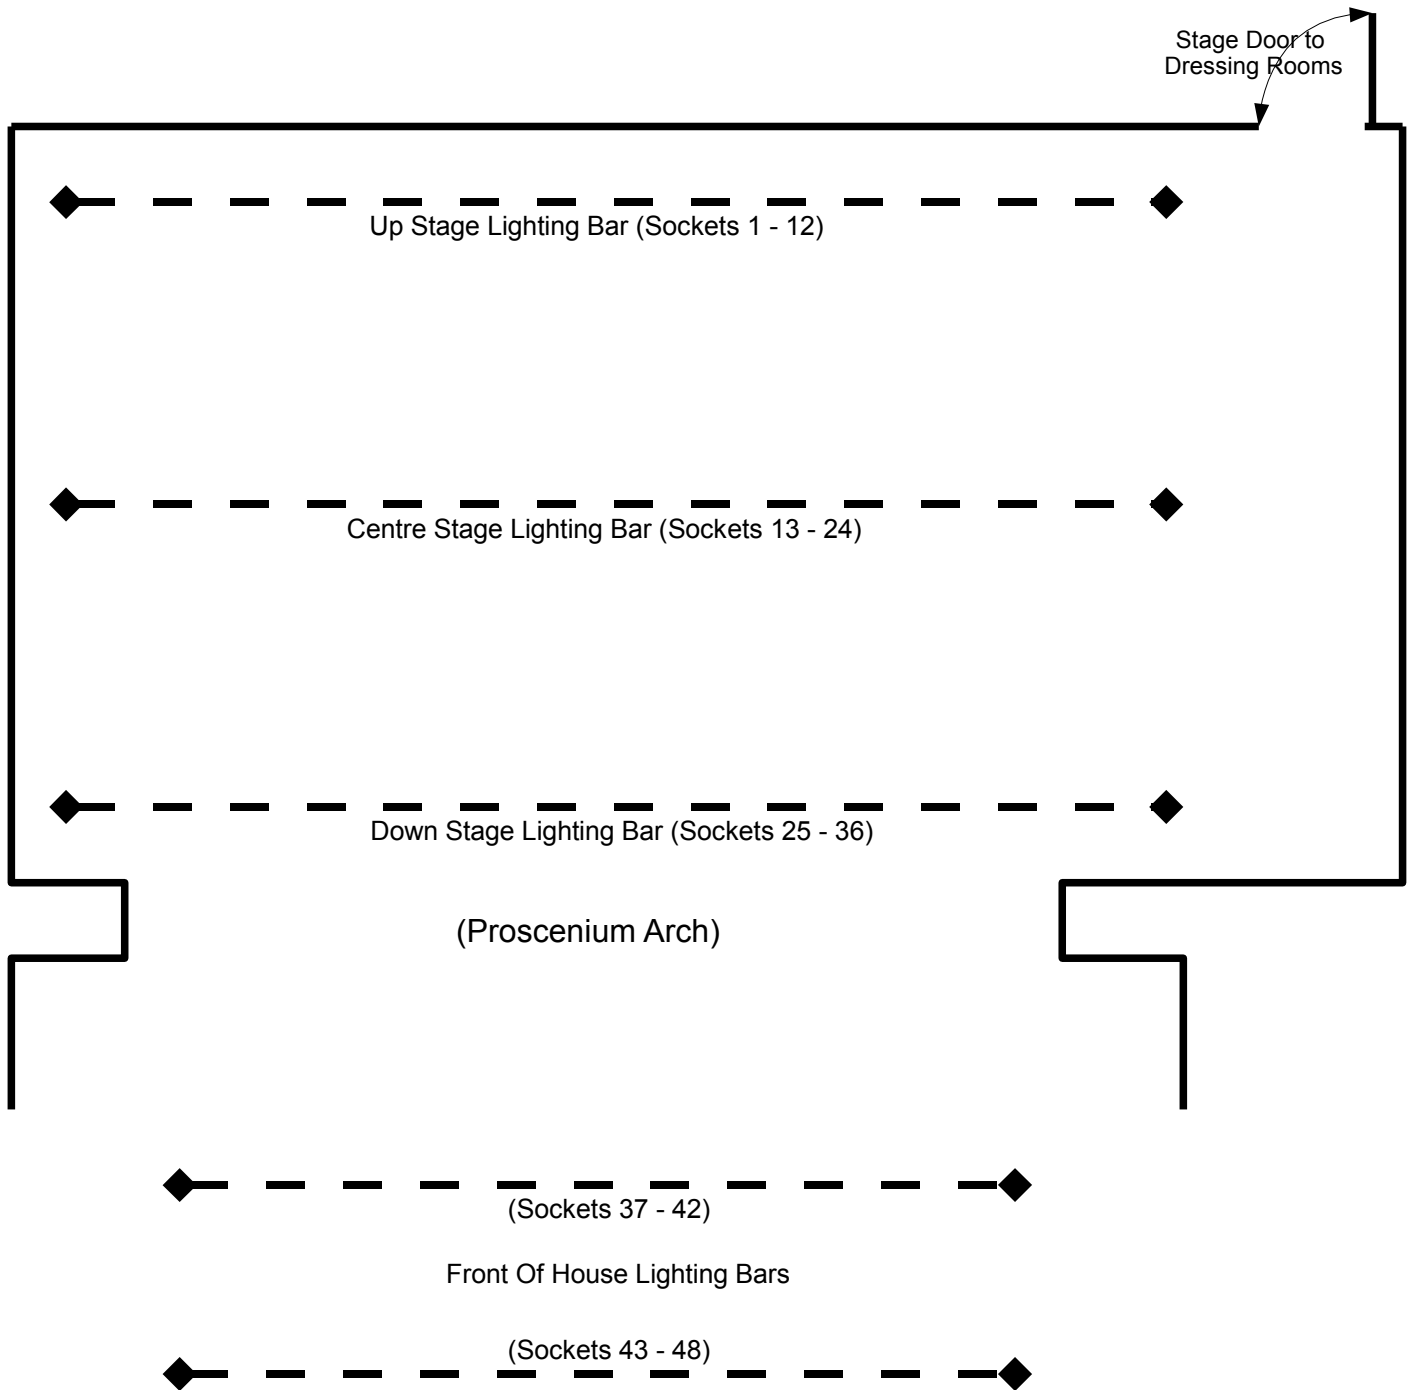

TECHNICAL SPECIFICATIONS - LIGHTING

Total = 48 x 16 amp sockets – Hardwired Dimmers

Lighting Desk – Zero 88 Frog

Luminaries

- 12 x Source 4 Junior Profiles 575w (will take "M" sized gobos)
- 12 x Selecon Acclaim Fresnels 650w
- 6 x Strand Coda Floods 500w